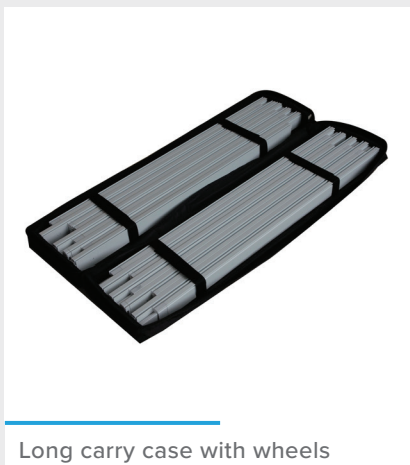

LED spotlight

*All DSA spotlights are tag tested for 12 months

Webloc Edge - 3 x 3

Webloc Edge - 4 x 3

90 degree frame connectors

90 degree frame connectors

Stabilisers

Long carry case with wheels

Pack down into case

Carry Bag