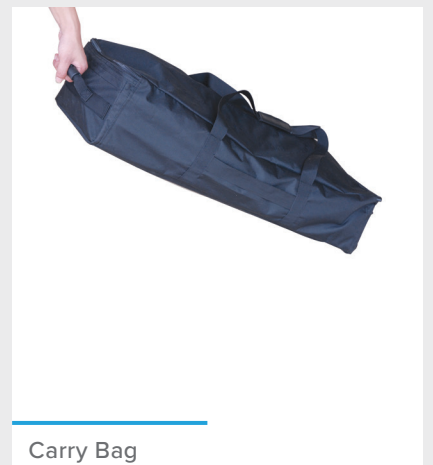

LED spotlight

*All DSA spotlights are tag tested for 12 months

Webloc Edge - 3 x 3

Webloc Edge - 4 x 3

90 degree frame connectors

90 degree frame connectors

Stabilisers

Long carry case with wheels

Pack down into case

Carry Bag