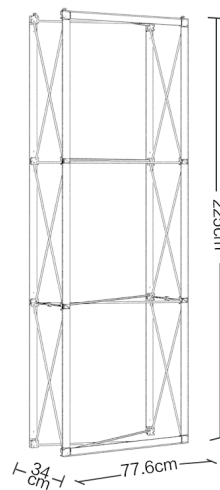

Fabric Displays
Pop Up Systems High Resolutions Graphic

w e b l o c
E D G E

Tension fabric, low cost premium look and finish

Better value because:

- Fast assembly modular
- Print quality optimised
- Silicon frame fabric graphic modular
- Interchangeable graphics
- Padded carry bag with wheels
- Backlit option

Modular possibilities

Ingenuity delivers you a better return on your investment

Ingenuous and simple assembly

Webloc Edge - 1 x 3

Webloc Edge - 2 x 3

Fabric Displays Pop Up Systems High Resolutions Graphic

LED spotlight

*All DSA spotlights are tag tested for 12 months

Webloc Edge - 3 x 3

Webloc Edge - 4 x 3

90 degree frame connectors

90 degree frame connectors

Stabilisers

Long carry case with wheels