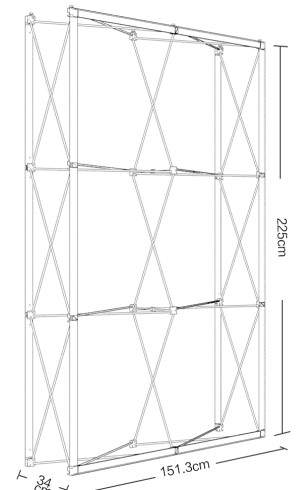

Modular possibilities

Ingenuity delivers you a better return on your investment

Ingenuous and simple assembly

Webloc Edge - 1 x 3

Webloc Edge - 2 x 3

Fabric Displays Pop Up Systems High Resolutions Graphic

LED spotlight

*All DSA spotlights are tag tested for 12 months

Webloc Edge - 3 x 3

Webloc Edge - 4 x 3

90 degree frame connectors

90 degree frame connectors

Stabilisers

Long carry case with wheels