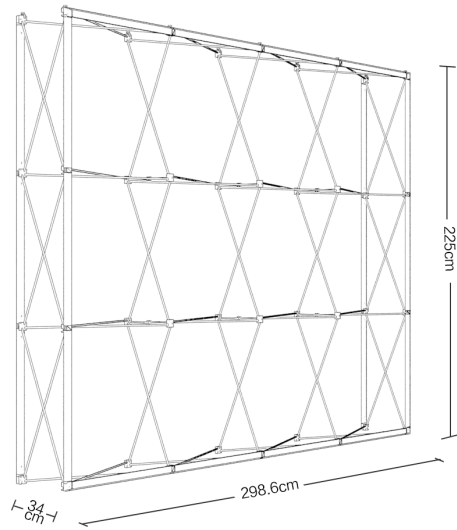

Modular possibilities

Ingenuity delivers you a better return on your investment

Ingenuous and simple assembly

Webloc Edge - 1 x 3

Webloc Edge - 2 x 3

Fabric Displays Pop Up Systems High Resolutions Graphic

LED spotlight

*All DSA spotlights are tag tested for 12 months

Webloc Edge - 3 x 3

Webloc Edge - 4 x 3

90 degree frame connectors

90 degree frame connectors

Stabilisers

Long carry case with wheels