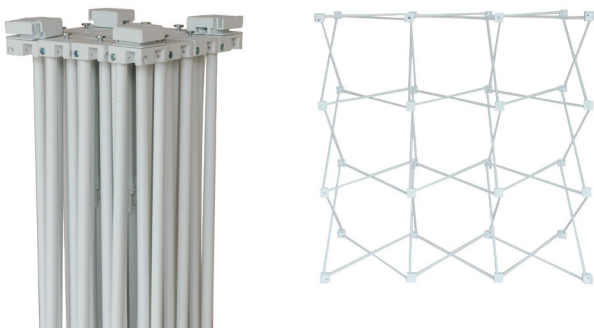

Fabric Displays
Pop Up Systems High Resolutions Graphic

w e b l o c
E D G E

Tension fabric, low cost premium look and finish

Better value because:

- Fast assembly modular
- Print quality optimised
- Silicon frame fabric graphic modular
- Interchangeable graphics
- Padded carry bag with wheels
- Backlit option

Modular possibilities

Ingenuity delivers you a better return on your investment

Ingenuous and simple assembly

Webloc Edge - 1 x 3

Webloc Edge - 2 x 3

Fabric Displays Pop Up Systems High Resolutions Graphic

LED spotlight

*All DSA spotlights are tag tested for 12 months

Webloc Edge - 3 x 3

Webloc Edge - 4 x 3

90 degree frame connectors

90 degree frame connectors

Stabilisers

Long carry case with wheels