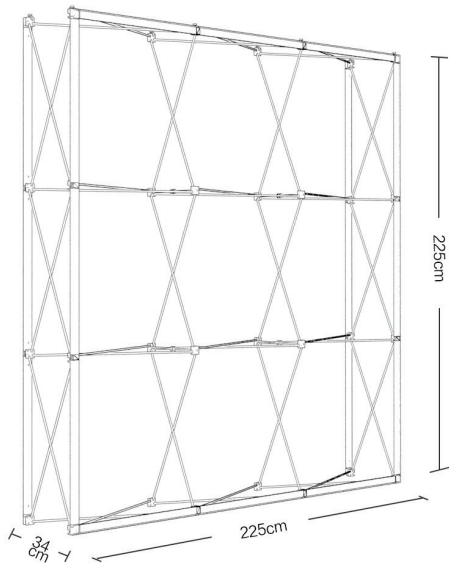

Modular possibilities

Ingenuity delivers you a better return on your investment

Ingenuous and simple assembly

Webloc Edge - 1 x 3

Webloc Edge - 2 x 3

Fabric Displays Pop Up Systems High Resolutions Graphic

LED spotlight

*All DSA spotlights are tag tested for 12 months

Webloc Edge - 3 x 3

Webloc Edge - 4 x 3

90 degree frame connectors

90 degree frame connectors

Stabilisers

Long carry case with wheels